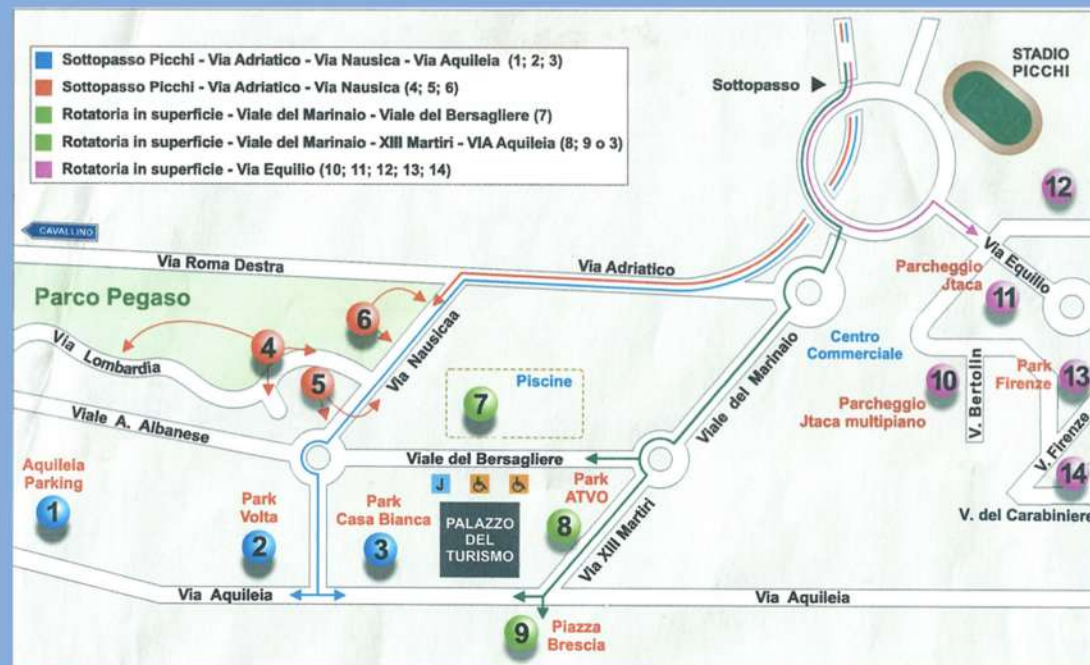

FCI AGILITY WORLD CHAMPIONSHIP

6 - 11/10/2027

Location: Jesolo, Palazzo del Turismo

Organization

GENERAL MANAGER: ENCI

Ente nazionale della cinofilia italiana

Mr Dino Muto

TECHNICAL ORGANIZATION

Gruppo cinofilo cane sportivo

Mr Gianluca di Giannantonio

TECHNICAL MANAGER

Mrs Sabrina Rossi

For all informations :

segreteria@gruppocinofilocanesportivo.com

Venue – Palazzo del Turismo, Jesolo

- Beating heart of events in Eastern Veneto
- Great Hall with up to 4,000 seats
- Accessibility: ramps for guests with disabilities; ample parking
- Privileged location in the heart of Jesolo; several attractions nearby
- Beach less than 100 meters away
- Over 10,000 m² of green areas;
majestic staircase to the upper foyer with entrance hall and reception

Parking & Access

- Spacious parking areas, loading/unloading zones, independent entrances
- 3 parking areas: up to 7,000 cars and 150 buses
- Dedicated zones for setup teams and reserved spaces for disabled guests
- Reserved and monitored area for athletes & key figures: 500 car places, 15 bus places

Getting to Jesolo

- Car: A4 motorway; exits Tessera–Jesolo (airport) or Noventa di Piave
 - Bus: ATVO service (www.atvo.it) with national & international connections
 - Train: stations Mestre and San Donà di Piave with frequent bus links
 - Plane: Venice Marco Polo and Treviso Antonio Canova airports with bus connections
 - Distance: 34 km from Venice Airport and 44 km from Treviso Airport
- Jesolo tourist information: <https://jesolo.it/en/>